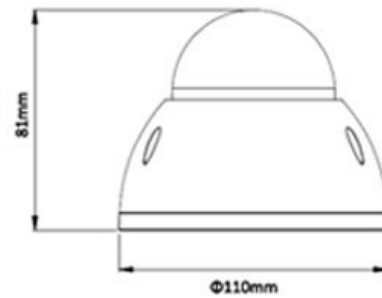

CP-UNC-VA40L3-V3

4 MP Full HD IR Vandal Dome Camera - 30Mtr.

Main Features

- 1/3" 4MP PS CMOS Image Sensor
- Max 20fps@4M(2688x1520),25/30fps@3M(2304x1296)
- H.264 and MJPEG dual-stream encoding
- DWDR, Day/Night (ICR), 3DNR, AWB, AGC, BLC
- 3.6mm fixed lens (2.8mm optional)
- IR Range of 30 Mtrs, IP67, IK10, PoE
- Mobile Software: iCMOB, gCMOB
- CMS Software: KVMS Pro, vOptimus Pro

CP- UNC-VA40L3-V3

4 MP Full HD IR Vandal Dome Camera - 30Mtr.

Feature

Image Sensor
Minimum Illumination
Effective Pixels
Shutter Speed
White Balance
Lens
Gain Control (AGC)
Video Compression
S/N Ratio
Back Light Compensation
Video Streaming
Resolution
Privacy Mask
Bit Rate
Protocol
Ethernet
User Account
Smart Phone
IR
Ingress Protection
Operating Temperature
Power Source
Power Consumption
Dimension
Weight

Specification

1/3" 4MP Progressive scan CMOS
0. 1Lux/F2.0(Color), 0Lux/F2.0(IR on)
2688(H) x 1520(V)
Auto/Manual, 1/3(4)~1/100000s
Auto/Manual
3.6mm(2.8mm optional)
Auto/Manual
H.264/ H.264H/ H.264B/ MJPEG
More than 50dB
BLC/ HLC/ DWDR
Main Stream: 4M(1 ~ 20fps)/3M(1 ~ 25/30fps) , Sub Stream: D1(1 ~ 25/30fps)
4M(2688×1520)/3M(2304×1296)/1080P(1920×1080)/720P(1280×720)/ D1
(704×576/704×480) /CIF(352×288/352×240)
Up to 4 areas
H.264: 32kbps~8192kbps
IPv4/IPv6, HTTP, HTTPS, TCP/IP, UDP, UPnP, ICMP, IGMP, RTSP, RTP, SMTP, NTP, DHCP, DNS,
PPPOE, DDNS, FTP, IP Filter, QoS ONVIF, CGI
RJ-45 (10/100Base-T)
20 Users
iPhone, iPad, Android Phone
IR Range of 30 Mtr.
IP67 & IK10
-30°C~+60°C , Less than 95%RH
DC12V, PoE (802.3af)
<4.7W(IR on)
Φ110mm × 81mm
0.33Kg(with package 0.47Kg)